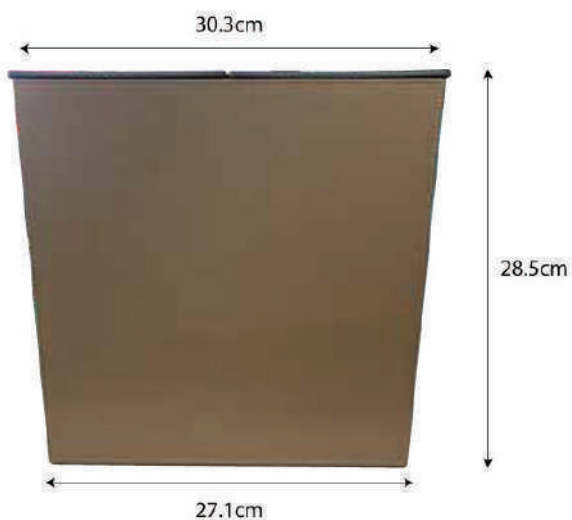

Toothpicks

Materials

Bamboo

PLA

Packaging

Bin

Customisable Bin for Office, Hotel Rooms etc

Changeable PU Leather Colour