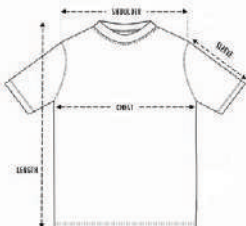

PA51CT UNISEX T-SHIRTS

Size	Shoulder	Chest	Sleeve	Length
2XS	14"	34"	7"	25"
XS	15"	36"	7.5"	26"
S	16"	38"	8"	27"
M	17"	40"	8.5"	28"
L	18"	42"	9"	29"
XL	19"	44"	9.5"	30"
2XL	20"	46"	10"	31"
3XL	21"	48"	10.5"	32"