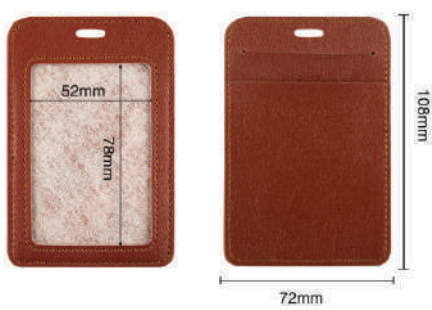

PU272 PU Leather Badge Holder