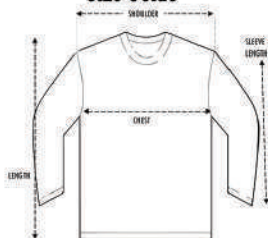

White

Black

Dark Grey

Red

Royal Blue

Size Guide

**PA54DF UNISEX ROUND SHIRTS
LONG SLEEVE**

Size	Shoulder	Chest	Sleeve	Length
XS	16"	36"	20"	26"
S	17"	38"	21"	27"
M	18"	40"	22"	28"
L	19"	42"	23"	29"
XL	20"	44"	23.5"	30"
2XL	21"	46"	23.5"	31"
3XL	22"	48"	23.5"	32"