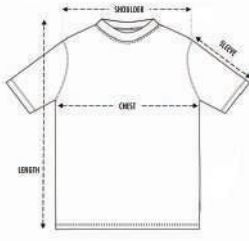

* Measurement may vary +/- 5%.

* Cutting one size smaller, take one size bigger than normal.

Regular Size

Size Guide

* Measurement may vary +/- 5%.

UNISEX T-SHIRTS

Size	Shoulder	Chest	Sleeve	Length
2XS	15"	34"	7"	25"
XS	16"	36"	7.5"	26"
S	17"	38"	8"	27"
M	18"	40"	8.5"	28"
L	19"	42"	9"	29"
XL	20"	44"	9.5"	30"
2XL	21"	46"	10"	31"
3XL	22"	48"	10.5"	32"
5XL	24"	52"	11.5"	34"