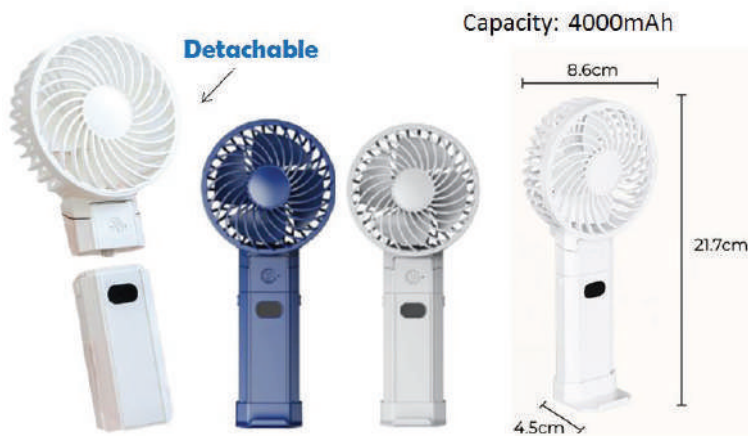

PE-F40 Handheld Fan & Power Bank