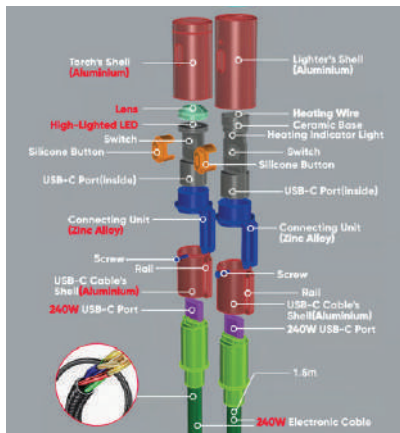

PE05 ECO Bamboo Charging Cable with phone stand & Keyring

PE14S ECO Charging Cable

PE14R ECO Charging Cable

PE14M Mini Charging Cable with Keyring

3-in-1 Charging Cable with LED Lamp & Heat Coil

Cable: 3-in-1 Portable Charging Cable

Length : 1.5m/5ft
 Input/Output : Type-C
 Material : Zinc Alloy, Aluminium & TPE

4-in-1 Fast Charging Cable with LED Screen PE1350

This 4-in-1 fast charging cable features an LED display & supports iPhone, Type-C, & USB devices. It includes four adapters & offers up to 140W output for rapid charging. The durable braided design ensures longevity & reliability.

Length : 1.5m/5ft
Colour : Black & Grey

PE31 Universal Stylus Pen

Smart Touch Switch

No Bluetooth Required

Touch the Top of pen to turn on/off

Handy Operation

Double tap to turn on/off

No bluetooth pairing needed